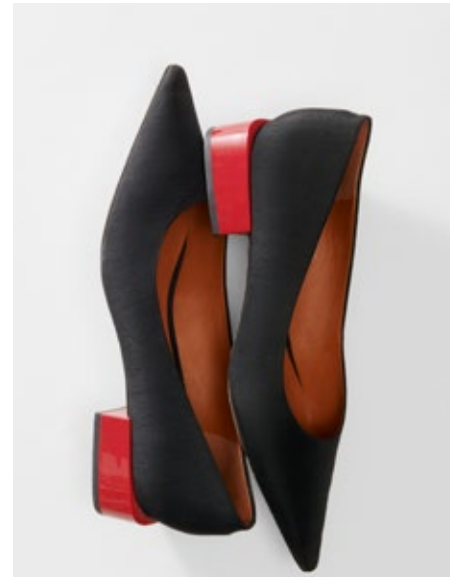

A MATCH MADE IN HEAVEN

Soft, cool and comfortable, our signature Catalina Cloth™ fabric makes it easy to mask up in style.