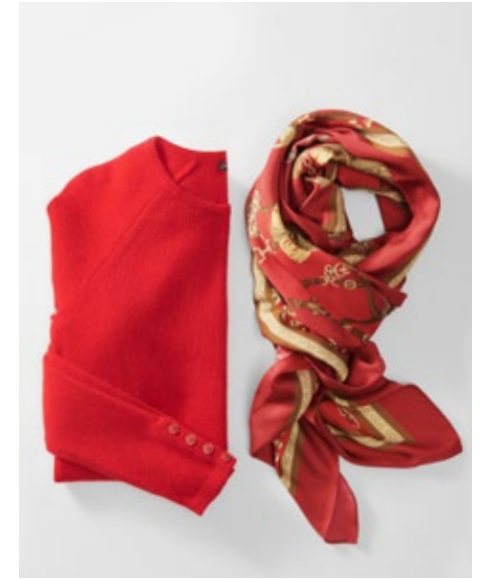

A MATCH MADE IN HEAVEN

Soft, cool and comfortable, our signature Catalina Cloth™ fabric makes it easy to mask up in style.